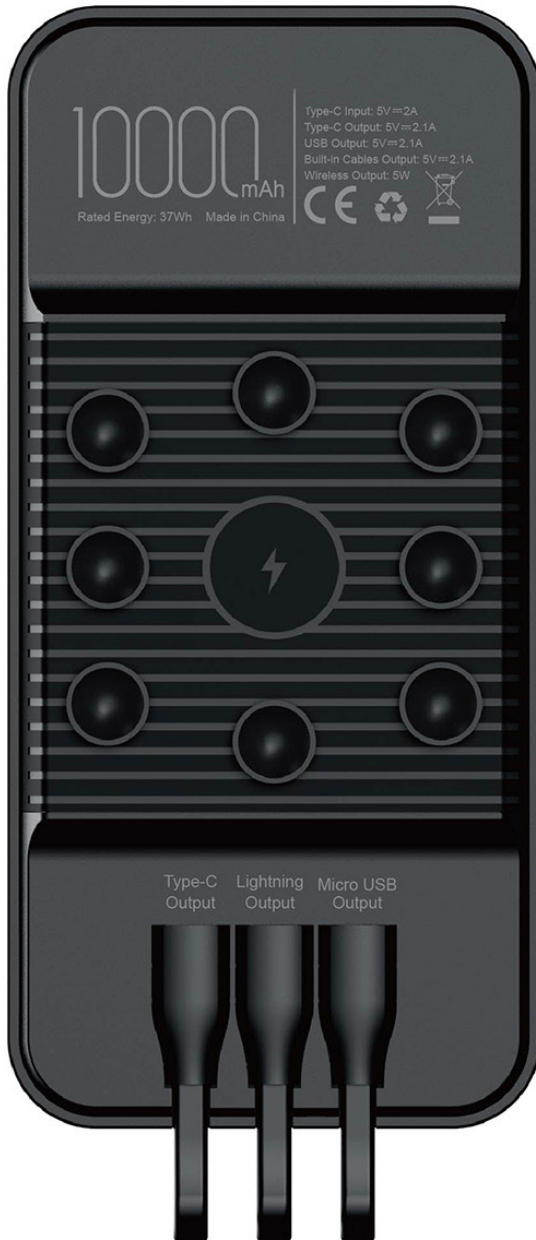

PW225 SOLARIS

Graver laserowy / Laser engraving

YOUR LOGO
YOUR LOGO

Białe podświetlane logo
White light-up logo