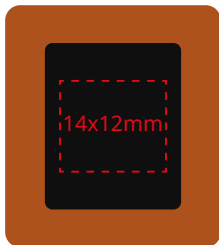

RCC04 GUYANA SQUARE

Grawer laserowy / Laser engraving

Strona **A** / Side **A**

28,5x32mm

YOUR **LOGO**
YOUR **LOGO**

Białe podświetlane logo
White light-up logo