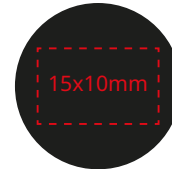

RCC02 GUYANA

Grawer laserowy / Laser engraving

Strona A / Side A

ø22mm

YOUR LOGO
YOUR LOGO

Białe podświetlane logo
White light-up logo