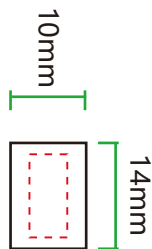

# BC640 ATLANTA

Grawer laserowy / Laser engraving

YOUR LOGO  
YOUR LOGO

Białe podświetlane logo  
White light-up logo

**A)** 22x12mm

**B)** 10x11mm

**C,D,E)** 5x11mm