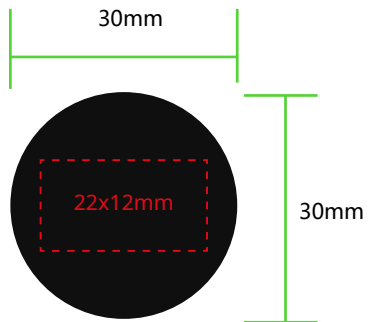

# BC640 ATLANTA

Grawer laserowy / Laser engraving

YOUR LOGO  
YOUR LOGO

Białe podświetlane logo  
White light-up logo

**A)** 22x12mm

**B)** 10x11mm

**C,D,E)** 5x11mm