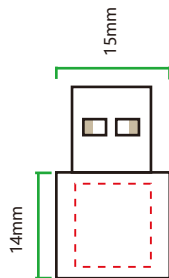

# BC640 ATLANTA

Grawer laserowy / Laser engraving

YOUR LOGO  
YOUR LOGO

Białe podświetlane logo  
White light-up logo

**A)** 22x12mm

**B)** 10x11mm

**C,D,E)** 5x11mm