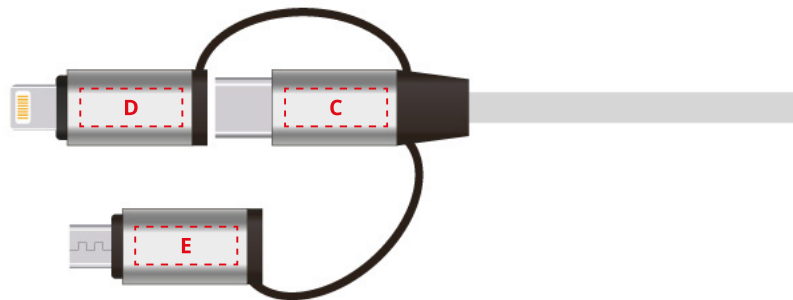

BC620 TRIPLE COMBO

Graver laserowy / Laser engraving

C,D,E 13,5x5mm

A,B 10x8mm