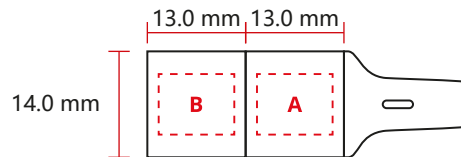

BC620 TRIPLE COMBO

Graver laserowy / Laser engraving

C,D,E 13,5x5mm

A,B 10x8mm