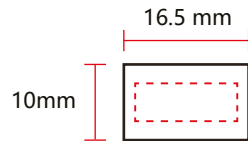

BC620 TRIPLE COMBO

Graver laserowy / Laser engraving

C,D,E 13,5x5mm

A,B 10x8mm