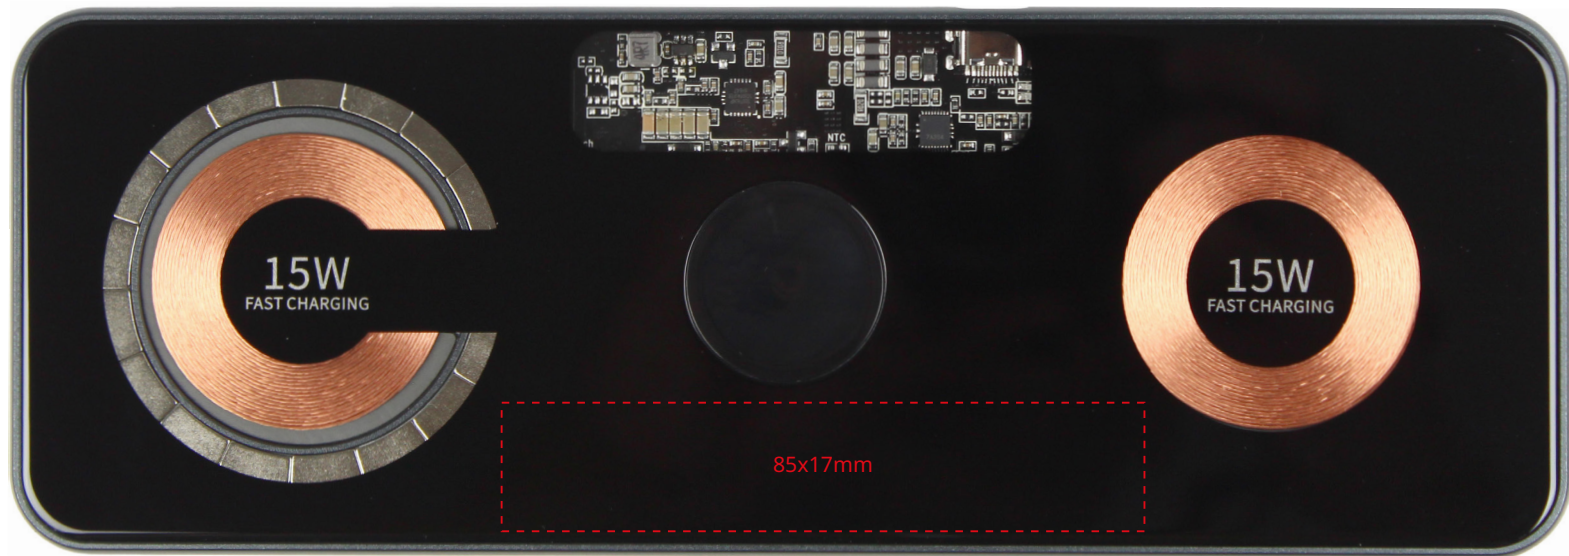

T06 TECHNIC

Grawer laserowy / Laser engraving

15W
FAST CHARGING

15W
FAST CHARGING

85x17mm