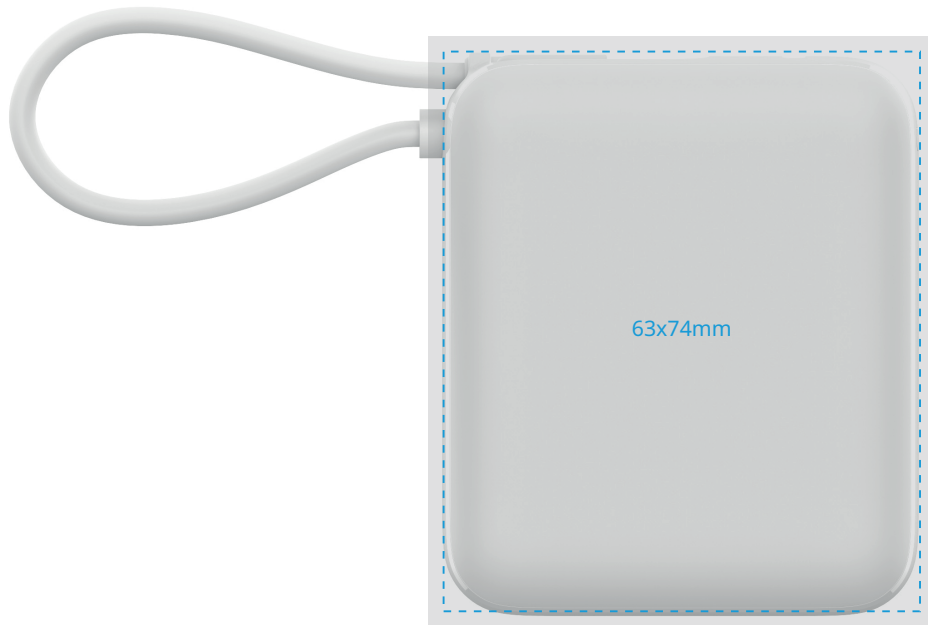

C1050 ZENOX

Nadruk / Printing

BACK

FRONT